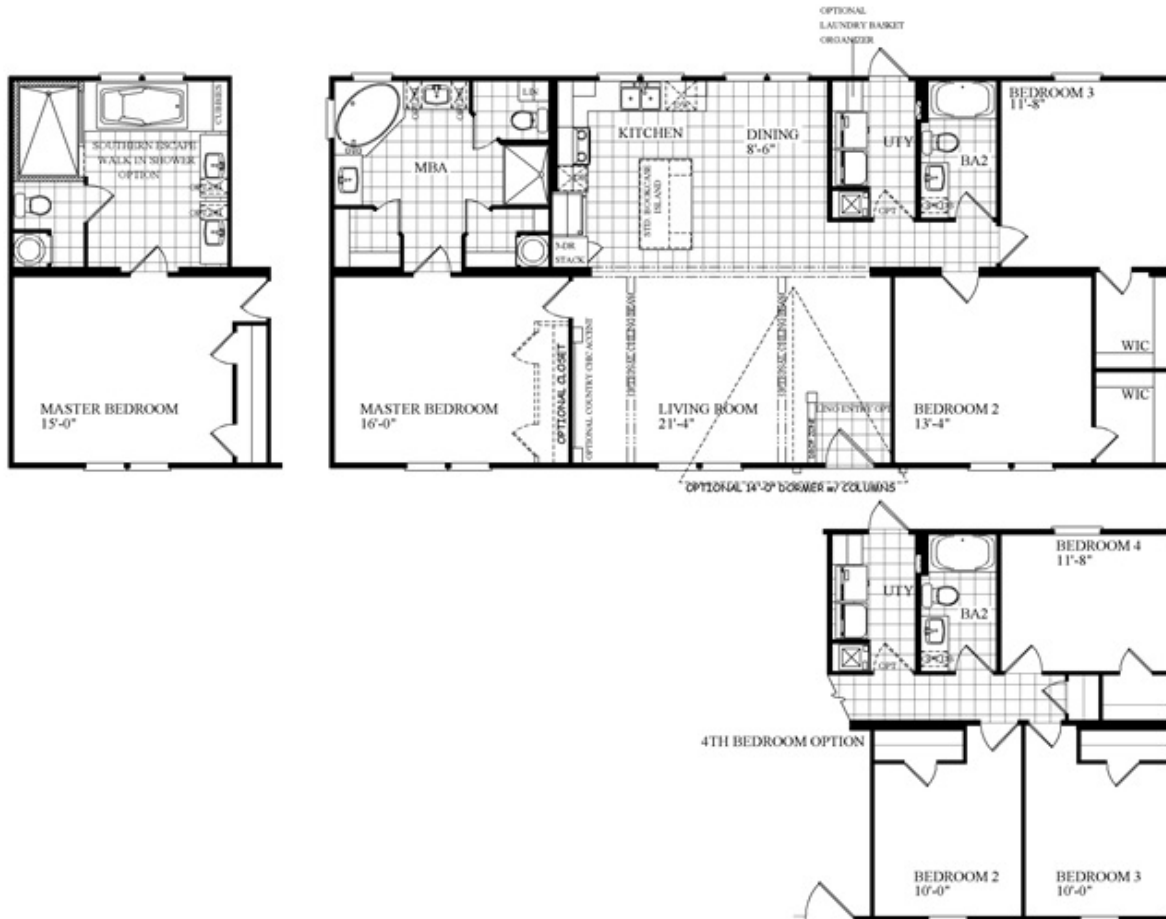

# THE BRADLEY

**THE BRADLEY** Floor plan number: SFW019356TXAB  
3 beds • 2 baths • 1568 sq.ft. • 28' width • 56' depth

Our home building facilities invest in continuous product and process improvements. Plans, dimensions, features, materials, specifications and availability are subject to change without notice or obligation. Renderings and floor plans are representative likenesses of our homes and may differ from the actual homes. We invite you to tour a Home Center near you and inspect the highest value in quality housing available or call (806) 352-5900 to speak with a Home Consultant. Copyright 2017, CMH. All rights reserved.