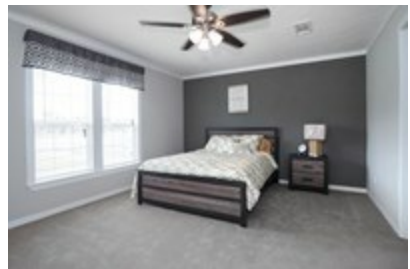

THE BRADLEY

THE BRADLEY

Model number: 45TFC28563DH

3 beds • 2 baths • 1568 sq.ft. • 28' width • 56' depth

Our home building facilities invest in continuous product and process improvements. Plans, dimensions, features, materials, specifications and availability are subject to change without notice or obligation. Renderings and floor plans are representative likenesses of our homes and may differ from the actual homes. We invite you to tour a Home Center near you and inspect the highest value in quality housing available or call (806) 352-5900 to speak with a Home Consultant. Copyright 2017,