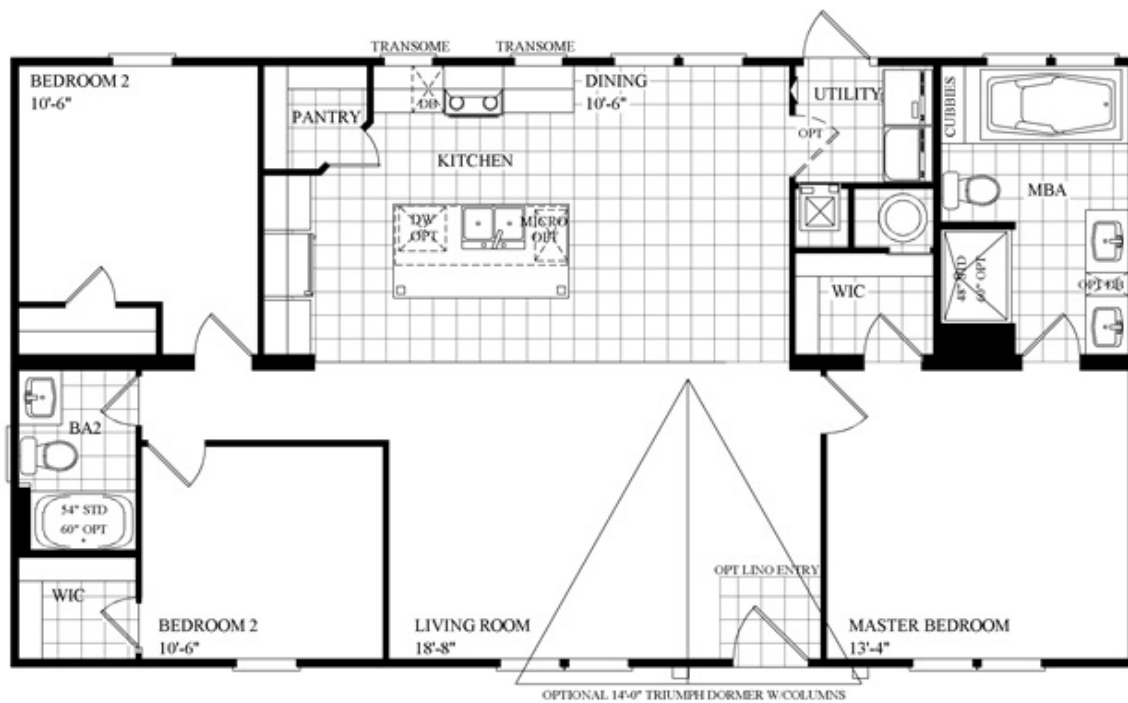

# THE LOMBARDI FCNP348N2

## THE LOMBARDI FCNP348N2

Floor plan number: SFW018777TXAB

3 beds • 2 baths • 1344 sq.ft. • 28' width • 48' depth

Our home building facilities invest in continuous product and process improvements. Plans, dimensions, features, materials, specifications and availability are subject to change without notice or obligation. Renderings and floor plans are representative likenesses of our homes and may differ from the actual homes. We invite you to tour a Home Center near you and inspect the highest value in quality housing available or call (806) 352-5900 to speak with a Home Consultant. Copyright 2017, CMH. All rights reserved.