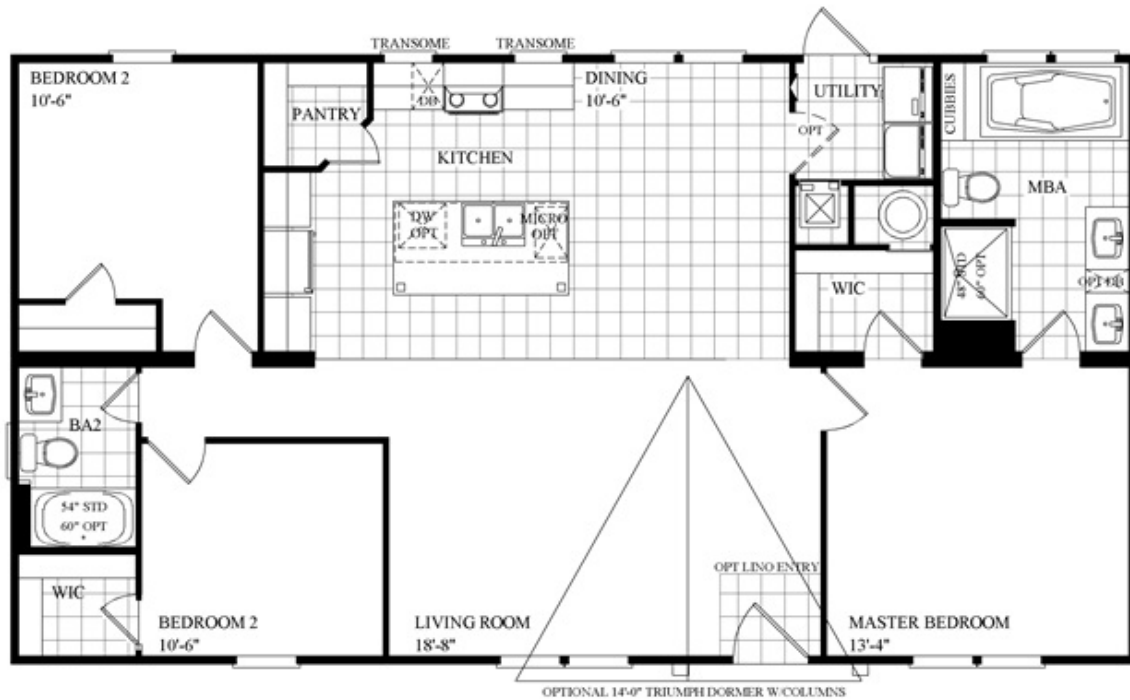

THE LOMBARDI FCNP348N2

THE LOMBARDI FCNP348N2

Model number: 45TFC28483BH

3 beds • 2 baths • 1344 sq.ft. • 28' width • 48' depth

Our home building facilities invest in continuous product and process improvements. Plans, dimensions, features, materials, specifications and availability are subject to change without notice or obligation. Renderings and floor plans are representative likenesses of our homes and may differ from the actual homes. We invite you to tour a Home Center near you and inspect the highest value in quality housing available or call (806) 352-5900 to speak with a Home Consultant. Copyright 2017,