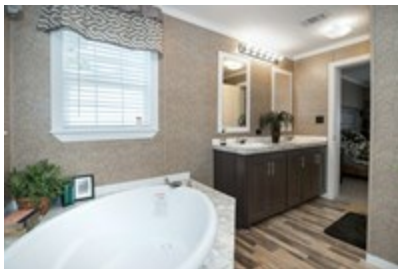

THE LOMBARDI FCNP348N2

THE LOMBARDI FCNP348N2

Model number: 45TFC28483BH

3 beds • 2 baths • 1344 sq.ft. • 28' width • 48' depth

Our home building facilities invest in continuous product and process improvements. Plans, dimensions, features, materials, specifications and availability are subject to change without notice or obligation. Renderings and floor plans are representative likenesses of our homes and may differ from the actual homes. We invite you to tour a Home Center near you and inspect the highest value in quality housing available or call (806) 352-5900 to speak with a Home Consultant. Copyright 2017,