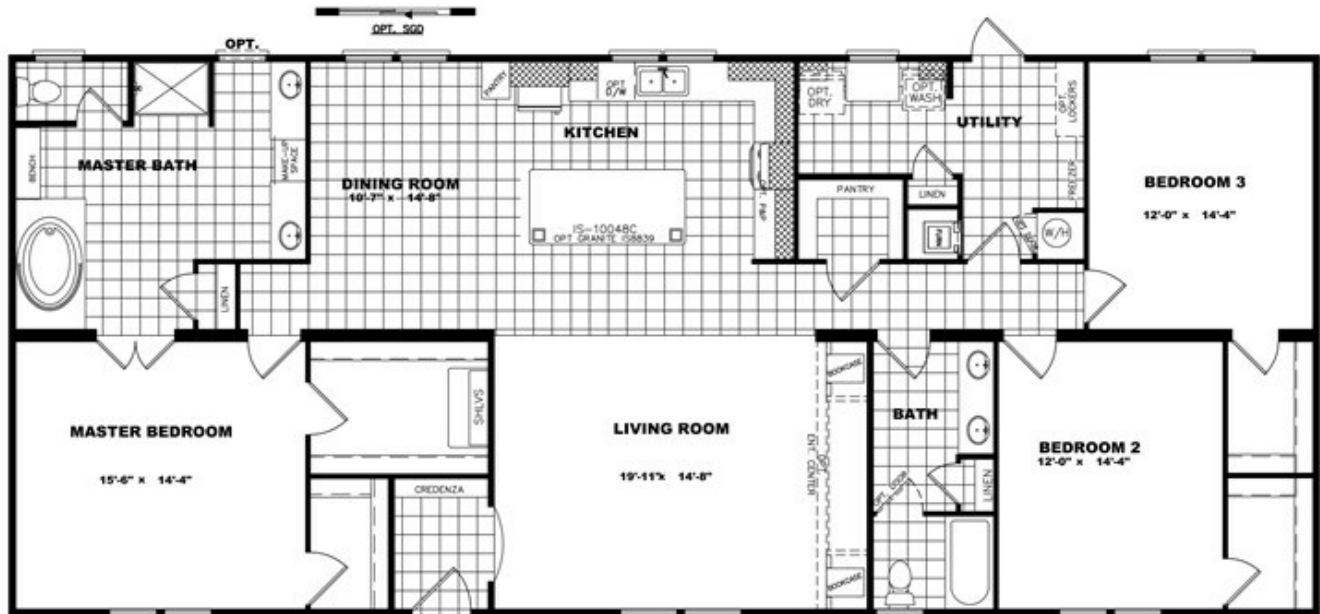

# THE NILE

**THE NILE** Floor plan number: CW2019053TXAB

**3 beds • 2 baths • 2240 sq.ft. • 32' width • 70' depth**

STONE ARCH  
 STAINLESS VENT

Our home building facilities invest in continuous product and process improvements. Plans, dimensions, features, materials, specifications and availability are subject to change without notice or obligation. Renderings and floor plans are representative likenesses of our homes and may differ from the actual homes. We invite you to tour a Home Center near you and inspect the highest value in quality housing available or call (806) 352-5900 to speak with a Home Consultant. Copyright 2017,