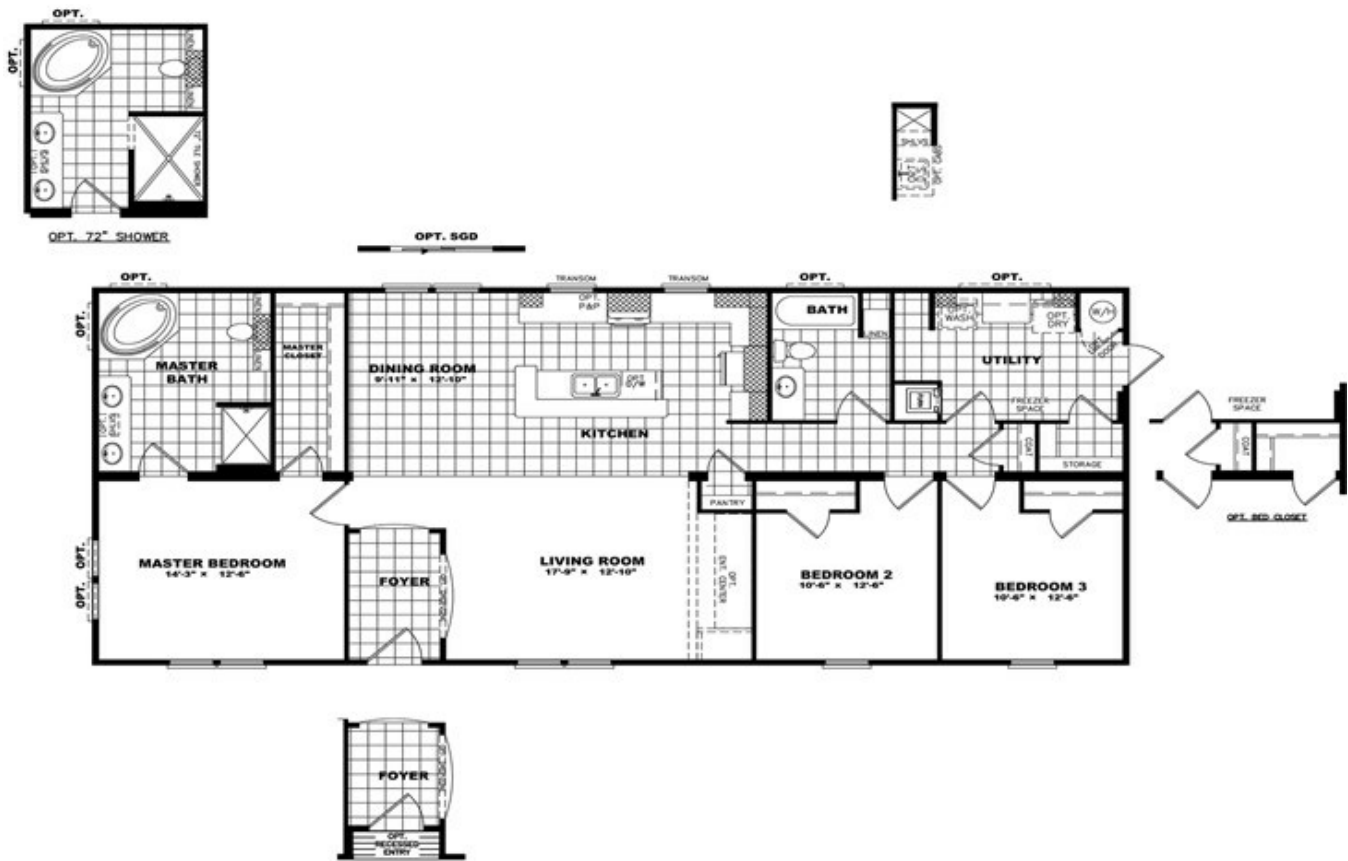

# THE PECOS 28

**THE PECOS 28** Floor plan number: CW2018921TXAB  
3 beds • 2 baths • 1680 sq.ft. • 28' width • 60' depth

Our home building facilities invest in continuous product and process improvements. Plans, dimensions, features, materials, specifications and availability are subject to change without notice or obligation. Renderings and floor plans are representative likenesses of our homes and may differ from the actual homes. We invite you to tour a Home Center near you and inspect the highest value in quality housing available or call (806) 352-5900 to speak with a Home Consultant. Copyright 2017, CMH. All rights reserved.