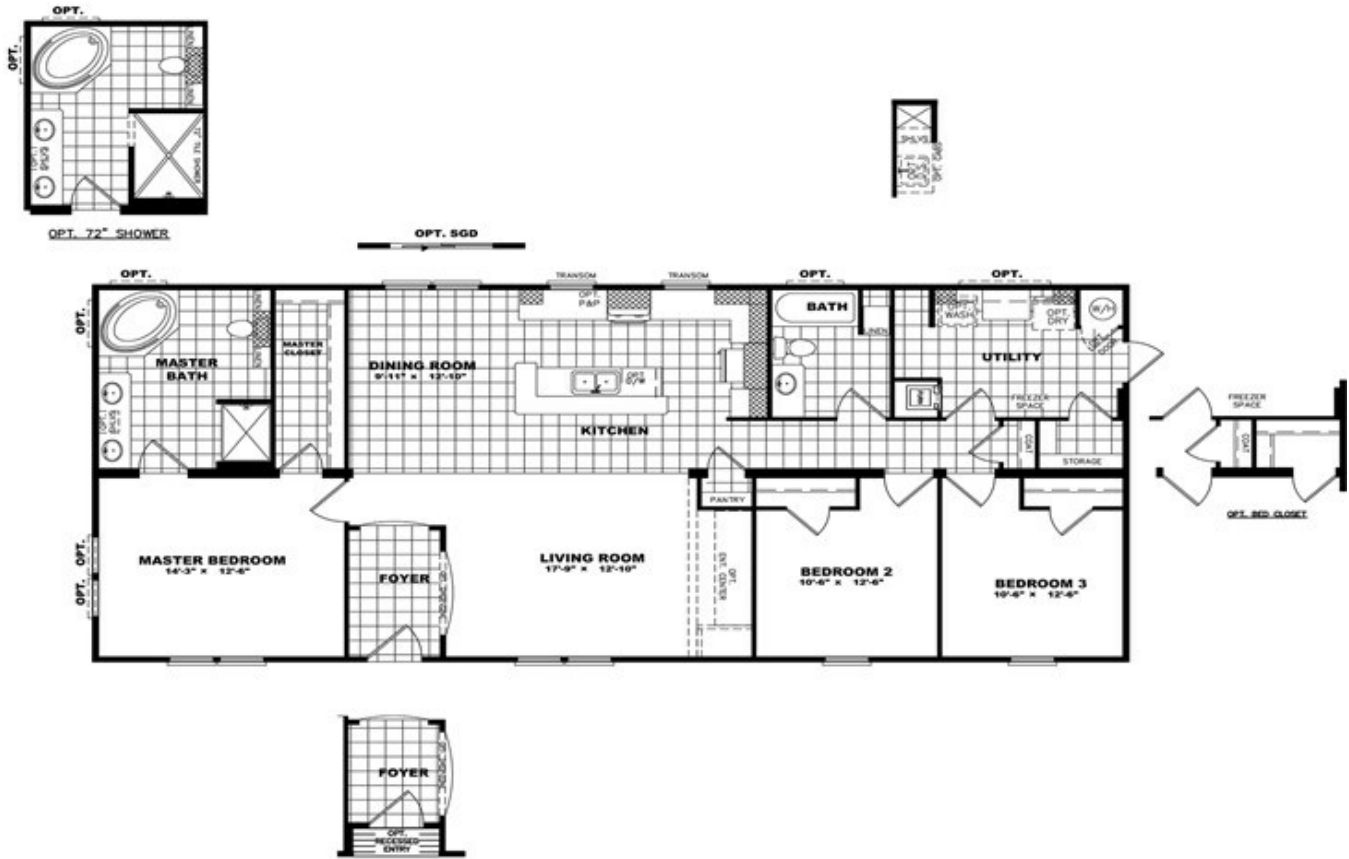

# THE PECOS 28

# THE PECOS 28 Model number: 32RVL28603AH

3 beds • 2 baths • 1680 sq.ft. • 28' width • 60' depth

Our home building facilities invest in continuous product and process improvements. Plans, dimensions, features, materials, specifications and availability are subject to change without notice or obligation. Renderings and floor plans are representative likenesses of our homes and may differ from the actual homes. We invite you to tour a Home Center near you and inspect the highest value in quality housing available or call (806) 352-5900 to speak with a Home Consultant. Copyright 2017, CMH. All rights reserved.