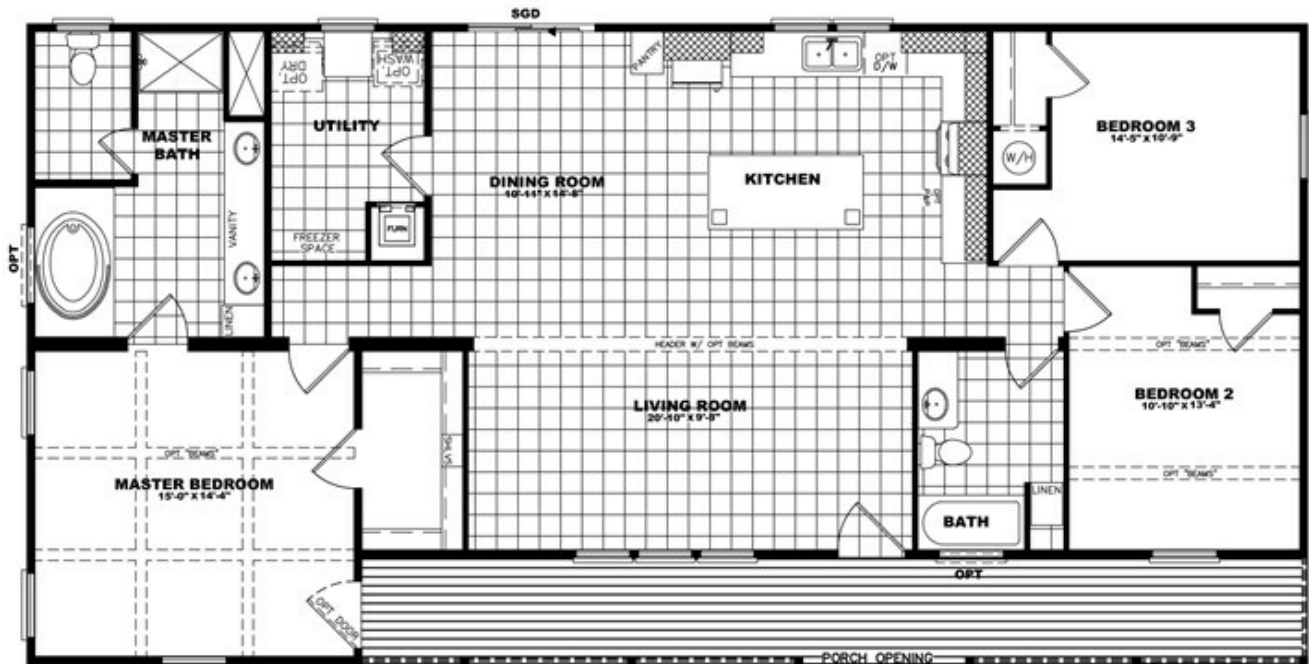

THE CABIN

THE CABIN Floor plan number: CW2018602TXAB
3 beds • 2 baths • 1920 sq.ft. • 32' width • 60' depth

OPT 48X72 TILE SHOWER

- STONE ARCH
- STAINLESS VENT

Our home building facilities invest in continuous product and process improvements. Plans, dimensions, features, materials, specifications and availability are subject to change without notice or obligation. Renderings and floor plans are representative likenesses of our homes and may differ from the actual homes. We invite you to tour a Home Center near you and inspect the highest value in quality housing available