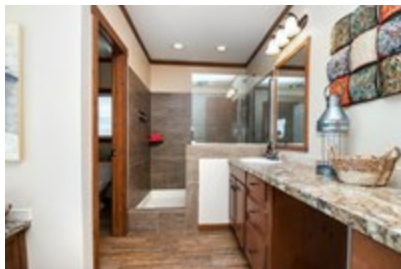

THE CABIN

THE CABIN Floor plan number: CW2018602TXAB
3 beds • 2 baths • 1920 sq.ft. • 32' width • 60' depth

OPT 48X72 TILE SHOWER

- STONE ARCH
- STAINLESS VENT

Our home building facilities invest in continuous product and process improvements. Plans, dimensions, features, materials, specifications and availability are subject to change without notice or obligation. Renderings and floor plans are representative likenesses of our homes and may differ from the actual homes. We invite you to tour a Home Center near you and inspect the highest value in quality housing available