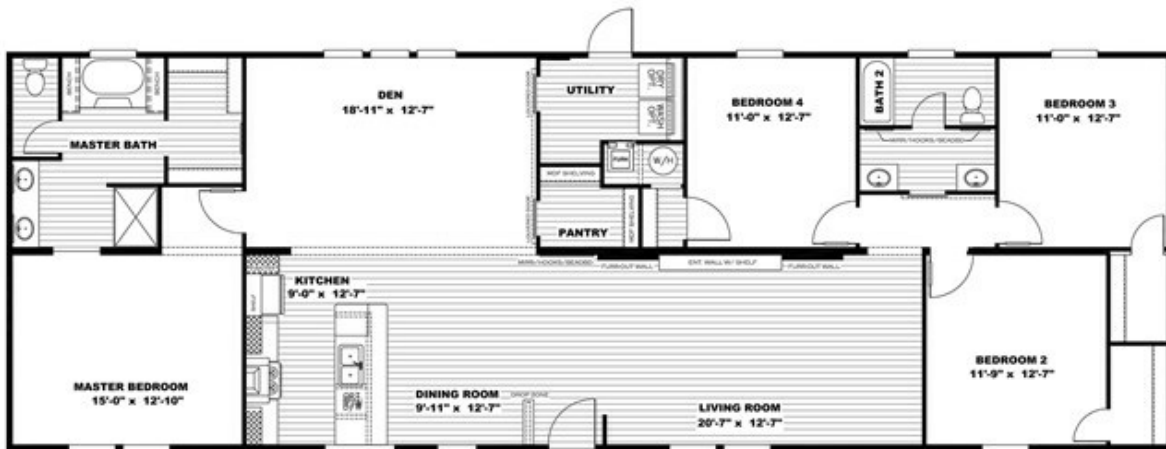

THE BREEZE II

THE BREEZE II Model number: 38SSP28764AH

4 beds • 2 baths • 2128 sq.ft. • 28' width • 76' depth

Our home building facilities invest in continuous product and process improvements. Plans, dimensions, features, materials, specifications and availability are subject to change without notice or obligation. Renderings and floor plans are representative likenesses of our homes and may differ from the actual homes. We invite you to tour a Home Center near you and inspect the highest value in quality housing available or call (806) 352-5900 to speak with a Home Consultant. Copyright 2017, CMH. All rights reserved.