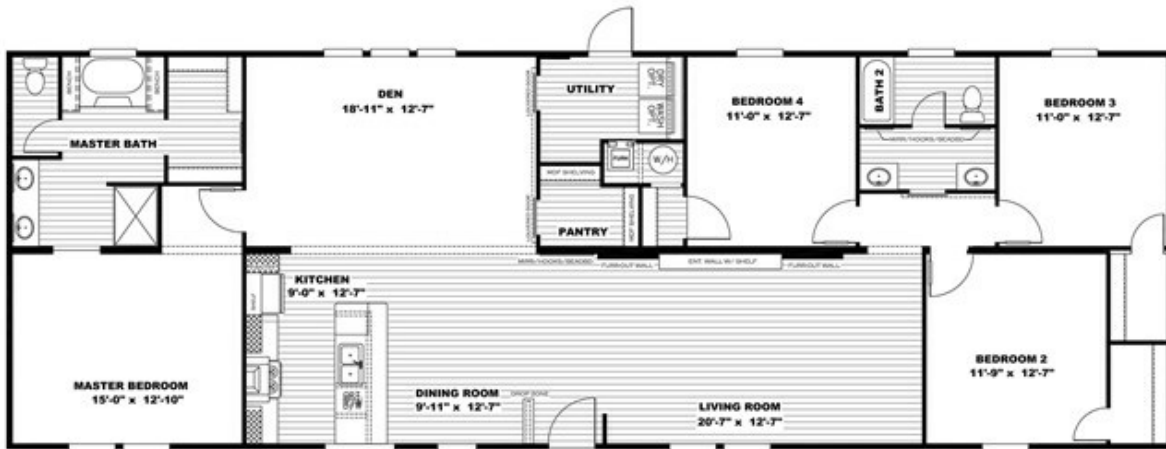

# THE BREEZE II

**THE BREEZE II** Floor plan number: CSS019200TXAB  
4 beds • 2 baths • 2128 sq.ft. • 28' width • 76' depth

Our home building facilities invest in continuous product and process improvements. Plans, dimensions, features, materials, specifications and availability are subject to change without notice or obligation. Renderings and floor plans are representative likenesses of our homes and may differ from the actual homes. We invite you to tour a Home Center near you and inspect the highest value in quality housing available or call (806) 352-5900 to speak with a Home Consultant. Copyright 2017, CMH. All rights reserved.