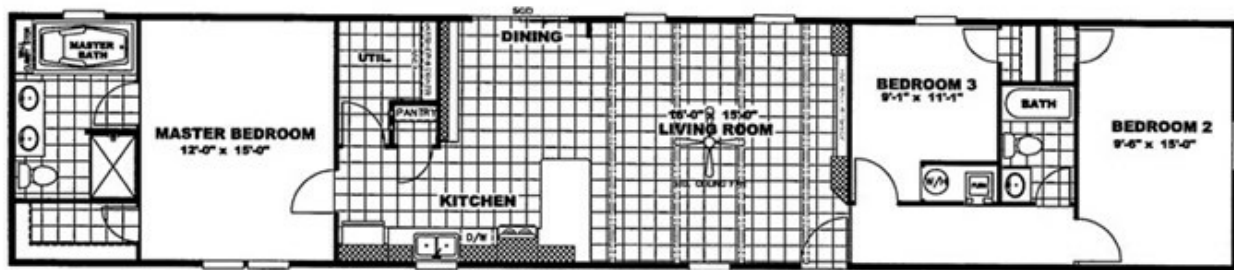

ANNIVERSARY 16763A

ANNIVERSARY 16763A

Model number: 31ANN16763AH

3 beds • 2 baths • 1216 sq.ft. • 16' width • 76' depth

Our home building facilities invest in continuous product and process improvements. Plans, dimensions, features, materials, specifications and availability are subject to change without notice or obligation. Renderings and floor plans are representative likenesses of our homes and may differ from the actual homes. We invite you to tour a Home Center near you and inspect the highest value in quality housing available or call (806) 352-5900 to speak with a Home Consultant. Copyright 2017, CMH. All rights reserved.