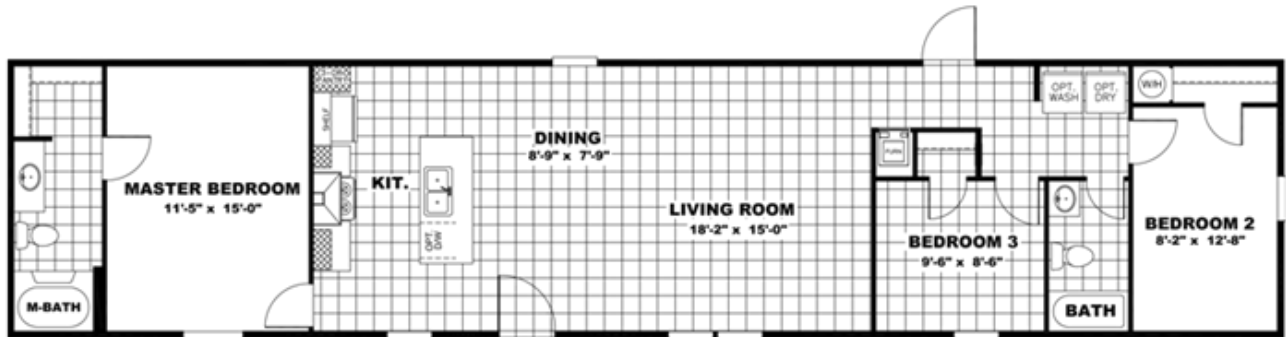

THE BREEZE Floor plan number: CLW043982TX

3 beds • 2 baths • 1152 sq.ft. • 16' width • 72' depth

Our home building facilities invest in continuous product and process improvements. Plans, dimensions, features, materials, specifications and availability are subject to change without notice or obligation. Renderings and floor plans are representative likenesses of our homes and may differ from the actual homes. We invite you to tour a Home Center near you and inspect the highest value in quality housing available or call (806) 352-5900 to speak with a Home Consultant. Copyright 2017, CMH. All rights reserved.