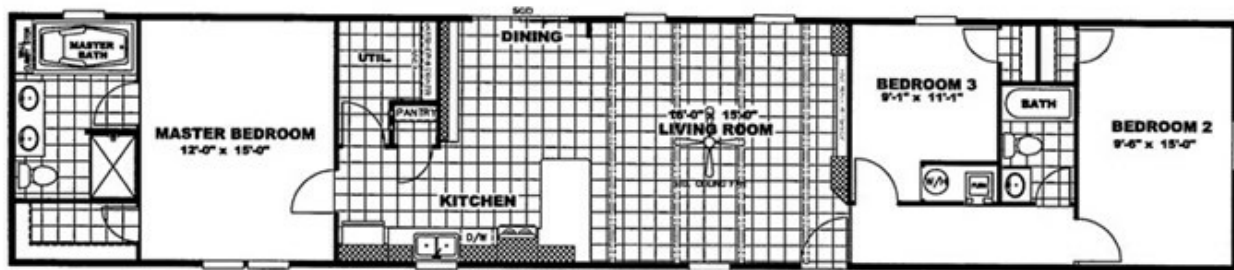

ANNIVERSARY 16763A

ANNIVERSARY 16763A Model number: 31ANN16763AH

3 beds • 2 baths • 1216 sq.ft. • 16' width • 76' depth

Our home building facilities invest in continuous product and process improvements. Plans, dimensions, features, materials, specifications and availability are subject to change without notice or obligation. Renderings and floor plans are representative likenesses of our homes and may differ from the actual homes. We invite you to tour a Home Center near you and inspect the highest value in quality housing available or call (806) 352-5900 to speak with a Home Consultant. Copyright 2017, CMH. All rights reserved.