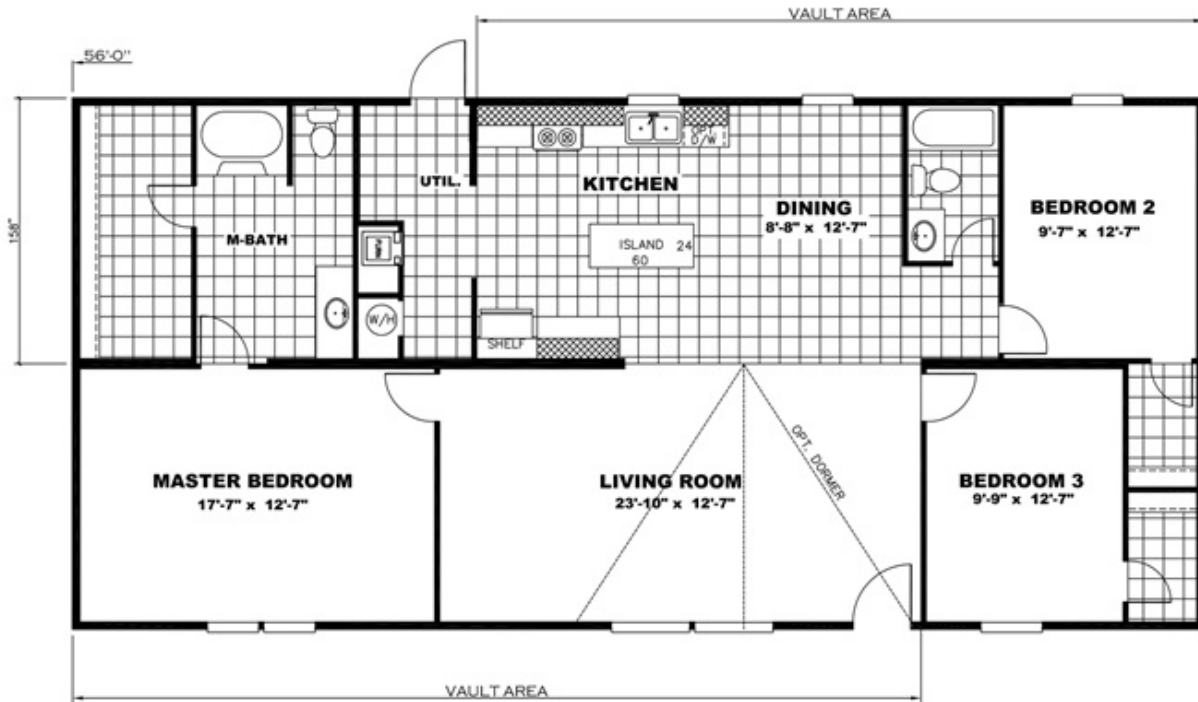

THRILL Model number: 98TRU28563RH

3 beds • 2 baths • 1568 sq.ft. • 28' width • 56' depth

Our home building facilities invest in continuous product and process improvements. Plans, dimensions, features, materials, specifications and availability are subject to change without notice or obligation. Renderings and floor plans are representative likenesses of our homes and may differ from the actual homes. We invite you to tour a Home Center near you and inspect the highest value in quality housing available or call (806) 352-5900 to speak with a Home Consultant. Copyright 2017, CMH. All rights reserved.