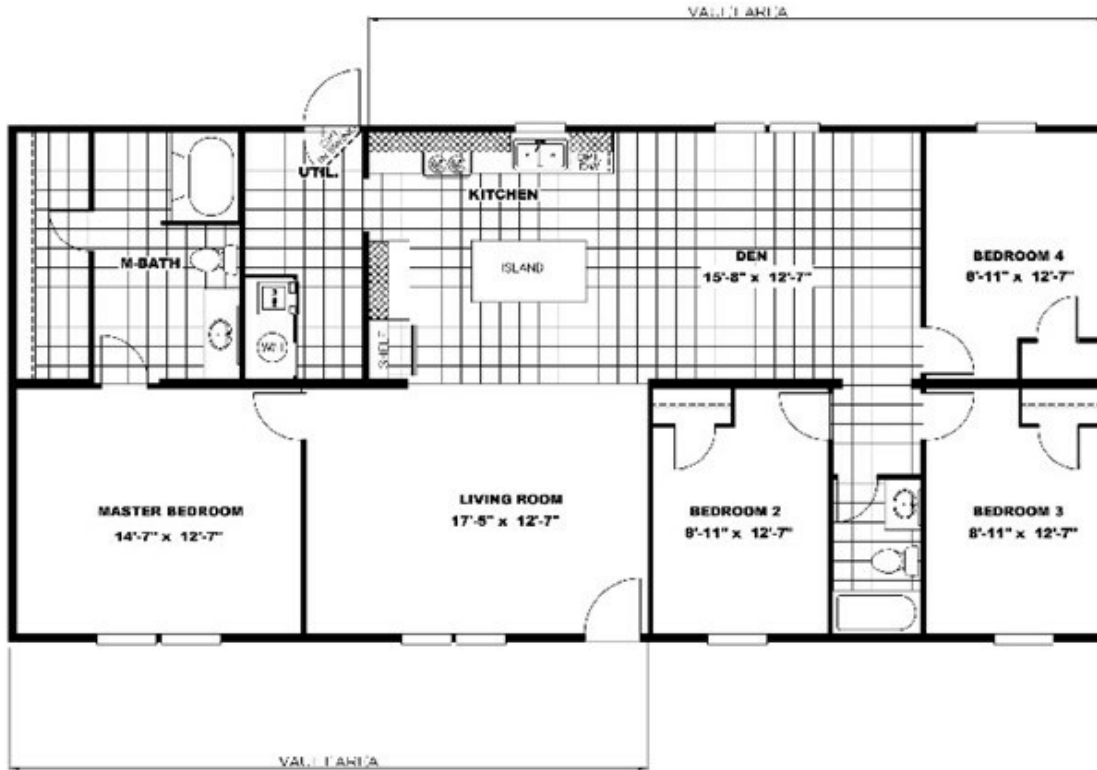

MARVEL

**MARVEL** Floor plan number: BL2002326TXAB

**4 beds • 2 baths • 1568 sq.ft. • 28' width • 56' depth**

Our home building facilities invest in continuous product and process improvements. Plans, dimensions, features, materials, specifications and availability are subject to change without notice or obligation. Renderings and floor plans are representative likenesses of our homes and may differ from the actual homes. We invite you to tour a Home Center near you and inspect the highest value in quality housing available or call (806) 352-5900 to speak with a Home Consultant. Copyright 2017, CMH. All rights reserved.