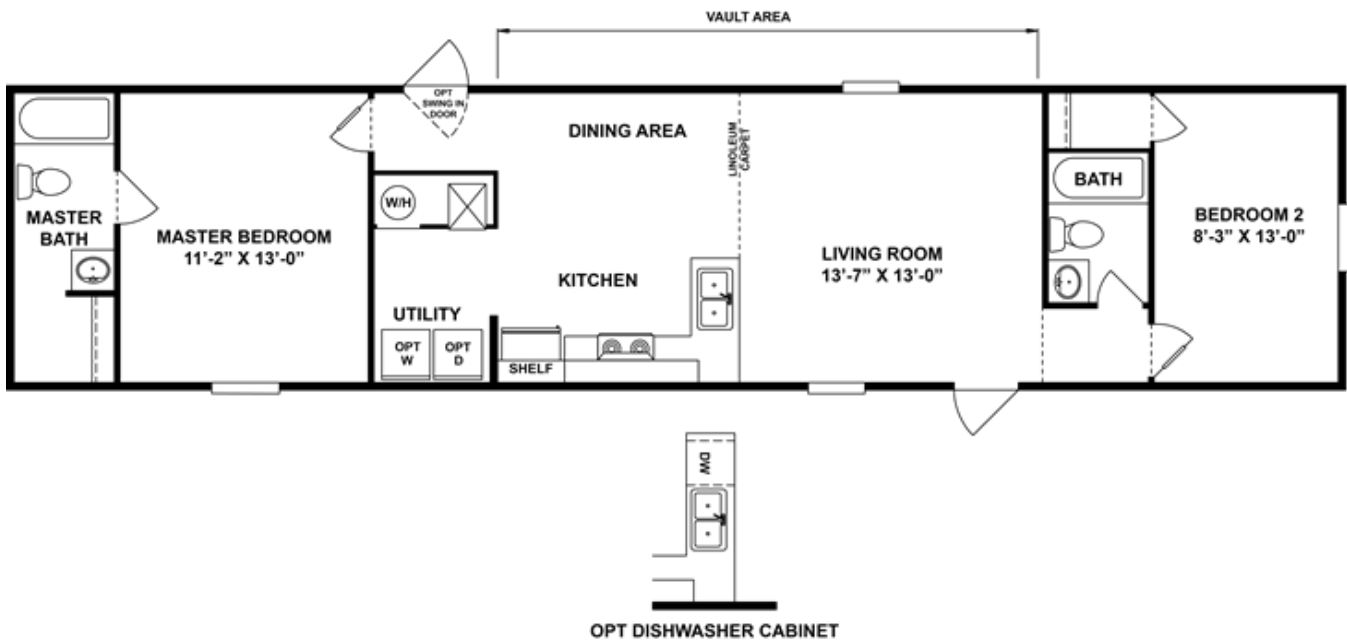

DELIGHT

DELIGHT Floor plan number: BEL008514TX

2 beds • 2 baths • 840 sq.ft. • 14' width • 60' depth

Our home building facilities invest in continuous product and process improvements. Plans, dimensions, features, materials, specifications and availability are subject to change without notice or obligation. Renderings and floor plans are representative likenesses of our homes and may differ from the actual homes. We invite you to tour a Home Center near you and inspect the highest value in quality housing available or call (806) 352-5900 to speak with a Home Consultant. Copyright 2017, CMH. All rights reserved.